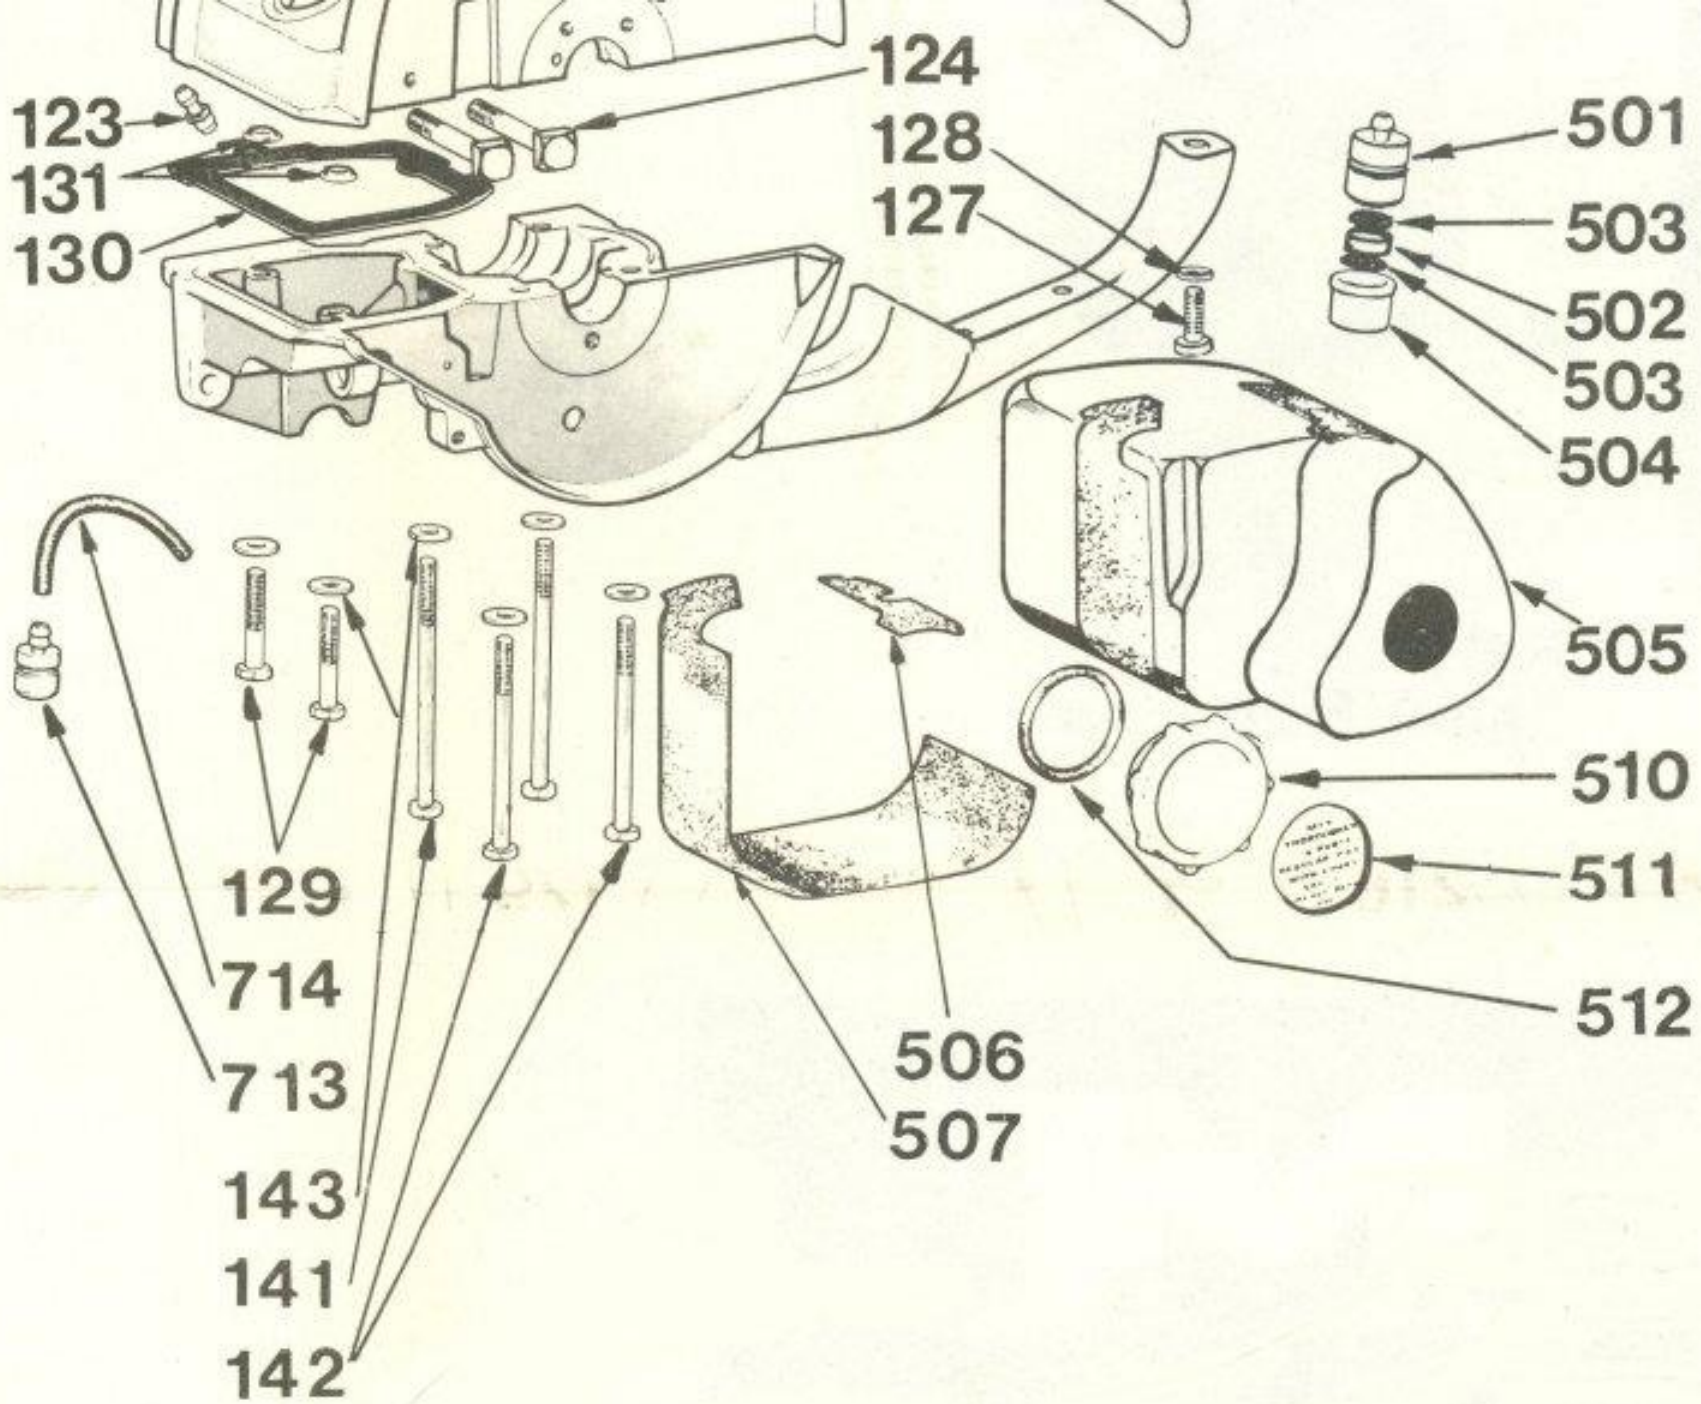

P M

330

**PART
CHART**

Ref. No.	Part No.	Description
101	178625	Crankshaft Assembly
102	178606	Connect'g Rod Assy (comp w/bearing)
103	178040	Rollers (Big End) (13 used)
104	270353	Wrist Pin Bearing
105	185045	Piston
106	185050	Piston Ring (2 used)
107	185017	Wrist Pin
108	178047	Retaining Clips (2 used)
109	178058	Cylinder Block Gasket
110	185612	Cylinder Block Assy. (includes†)
111	178061	†Core Plugs (6 used)
112	185641	Outer Shroud Assembly
113	177301	Shroud Screw
114	270026	Fibre Washer
115	178309	Washer
116	185303	Decal
117	178302	Insulator Pad
118	178030	Main Bearing (2 used)
119	178166	Retaining Ring
120	178032	Crankshaft Seal (Flywheel Side)
121	178033	Crankshaft Seal (Drive Side)
122	185602	Crankcase Assembly (includes*)
123	178627	Hose Fitting Assembly
124	178013	Bar Bolt (2 used)
125	731208c	Idle Speed Adjusting Screw
126	178368	Adjusting Screw Spring
127	706214ec	*Rear Handle Mounting Screw
128	275069	*Washer (2 used)
129	702214c	*Oil Tank Mounting Screw (2 used)
130	178065	Gasket (Crankcase)
131	178097	*Spacer C /Case Oil Tank (9 used)