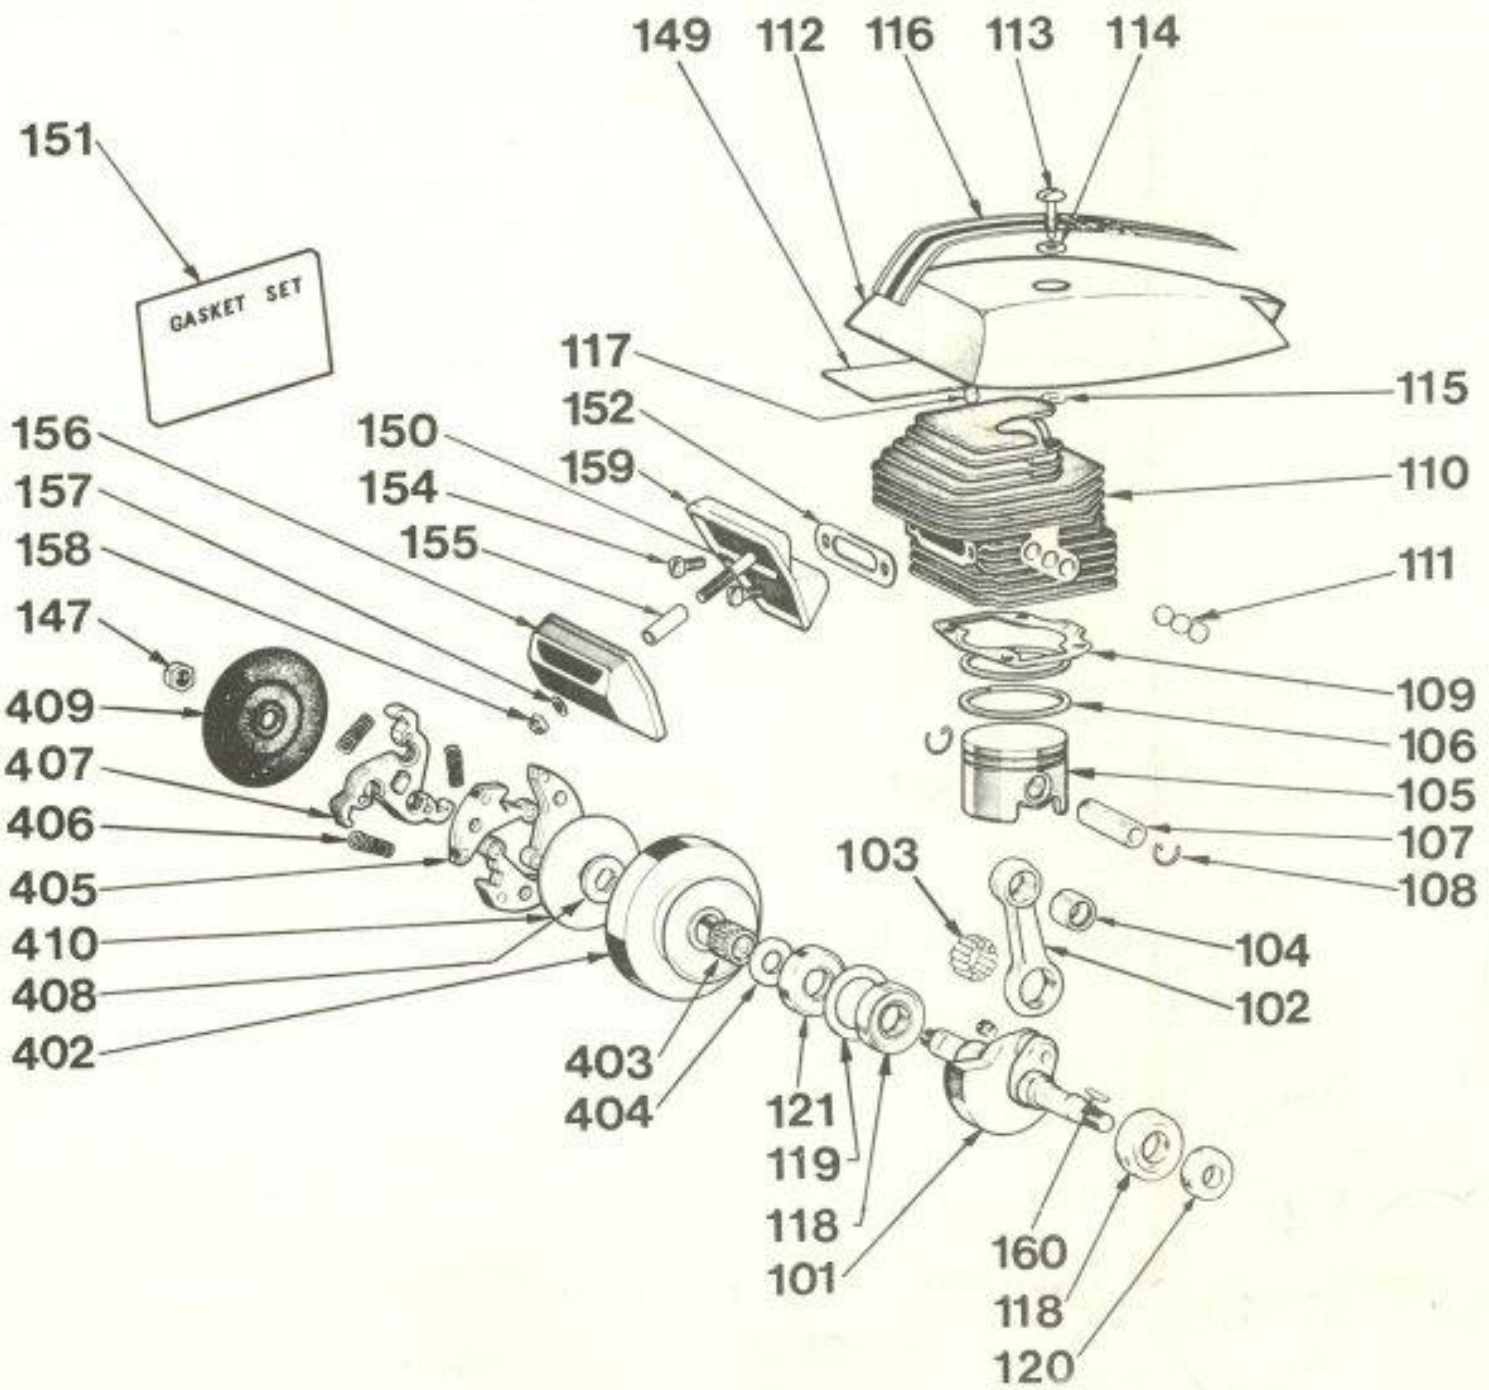

P M

330

**PART
CHART**

Ref. No.	Part No.	Description
101	178625	Crankshaft Assembly
102	178606	Connect'g Rod Assy (comp w/bearing)
103	178040	Rollers (Big End) (13 used)
104	270353	Wrist Pin Bearing
105	185045	Piston
106	185050	Piston Ring (2 used)
107	185017	Wrist Pin
108	178047	Retaining Clips (2 used)
109	178058	Cylinder Block Gasket
110	185612	Cylinder Block Assy. (includes†)
111	178061	†Core Plugs (6 used)
112	185641	Outer Shroud Assembly
113	177301	Shroud Screw
114	270026	Fibre Washer
115	178309	Washer
116	185303	Decal
117	178302	Insulator Pad
118	178030	Main Bearing (2 used)
119	178166	Retaining Ring
120	178032	Crankshaft Seal (Flywheel Side)
121	178033	Crankshaft Seal (Drive Side)
122	185602	Crankcase Assembly (includes*)
123	178627	Hose Fitting Assembly
124	178013	Bar Bolt (2 used)
125	731208c	Idle Speed Adjusting Screw
126	178368	Adjusting Screw Spring
127	706214ec	*Rear Handle Mounting Screw
128	275069	*Washer (2 used)
129	702214c	*Oil Tank Mounting Screw (2 used)
130	178065	Gasket (Crankcase)
131	178097	*Spacer C /Case Oil Tank (9 used)