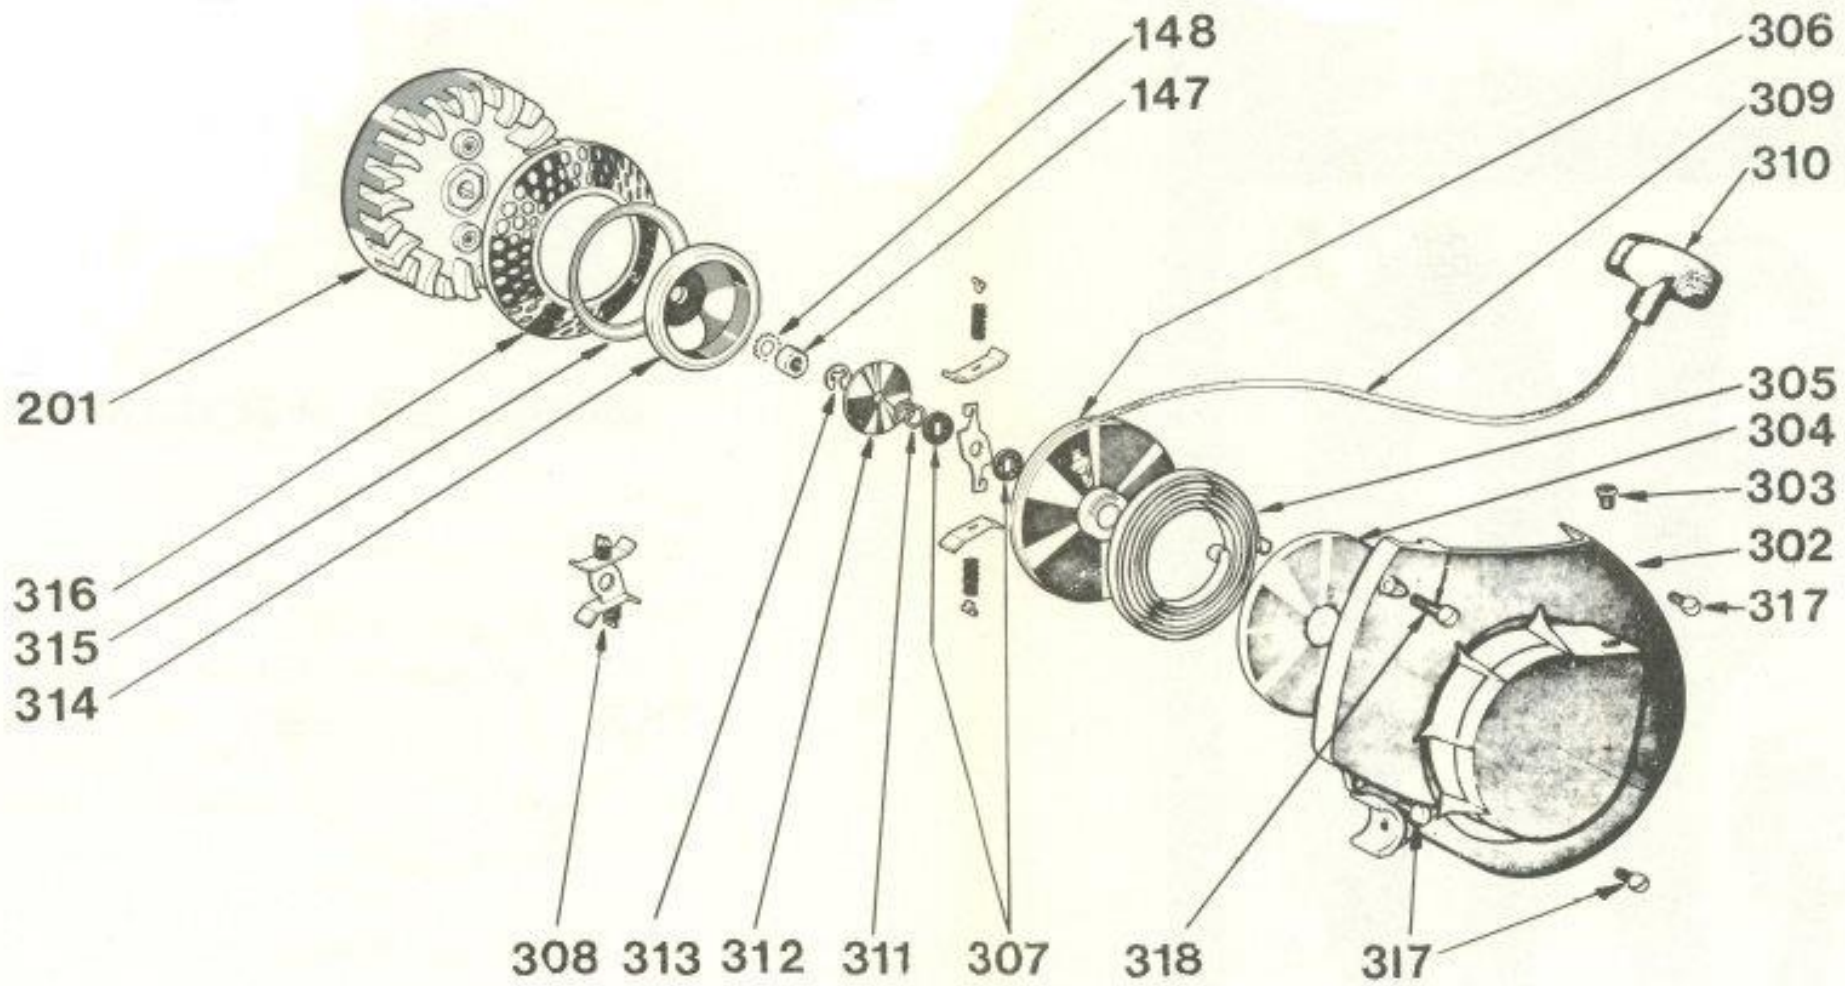

P M

330

**PART
CHART**

Ref. No.	Part No.	Description
101	178625	Crankshaft Assembly
102	178606	Connect'g Rod Assy (comp w/bearing)
103	178040	Rollers (Big End) (13 used)
104	270353	Wrist Pin Bearing
105	185045	Piston
106	185050	Piston Ring (2 used)
107	185017	Wrist Pin
108	178047	Retaining Clips (2 used)
109	178058	Cylinder Block Gasket
110	185612	Cylinder Block Assy. (includes†)
111	178061	†Core Plugs (6 used)
112	185641	Outer Shroud Assembly
113	177301	Shroud Screw
114	270026	Fibre Washer
115	178309	Washer
116	185303	Decal
117	178302	Insulator Pad
118	178030	Main Bearing (2 used)
119	178166	Retaining Ring
120	178032	Crankshaft Seal (Flywheel Side)
121	178033	Crankshaft Seal (Drive Side)
122	185602	Crankcase Assembly (includes*)
123	178627	Hose Fitting Assembly
124	178013	Bar Bolt (2 used)
125	731208c	Idle Speed Adjusting Screw
126	178368	Adjusting Screw Spring
127	706214ec	*Rear Handle Mounting Screw
128	275069	*Washer (2 used)
129	702214c	*Oil Tank Mounting Screw (2 used)
130	178065	Gasket (Crankcase)
131	178097	*Spacer C /Case Oil Tank (9 used)