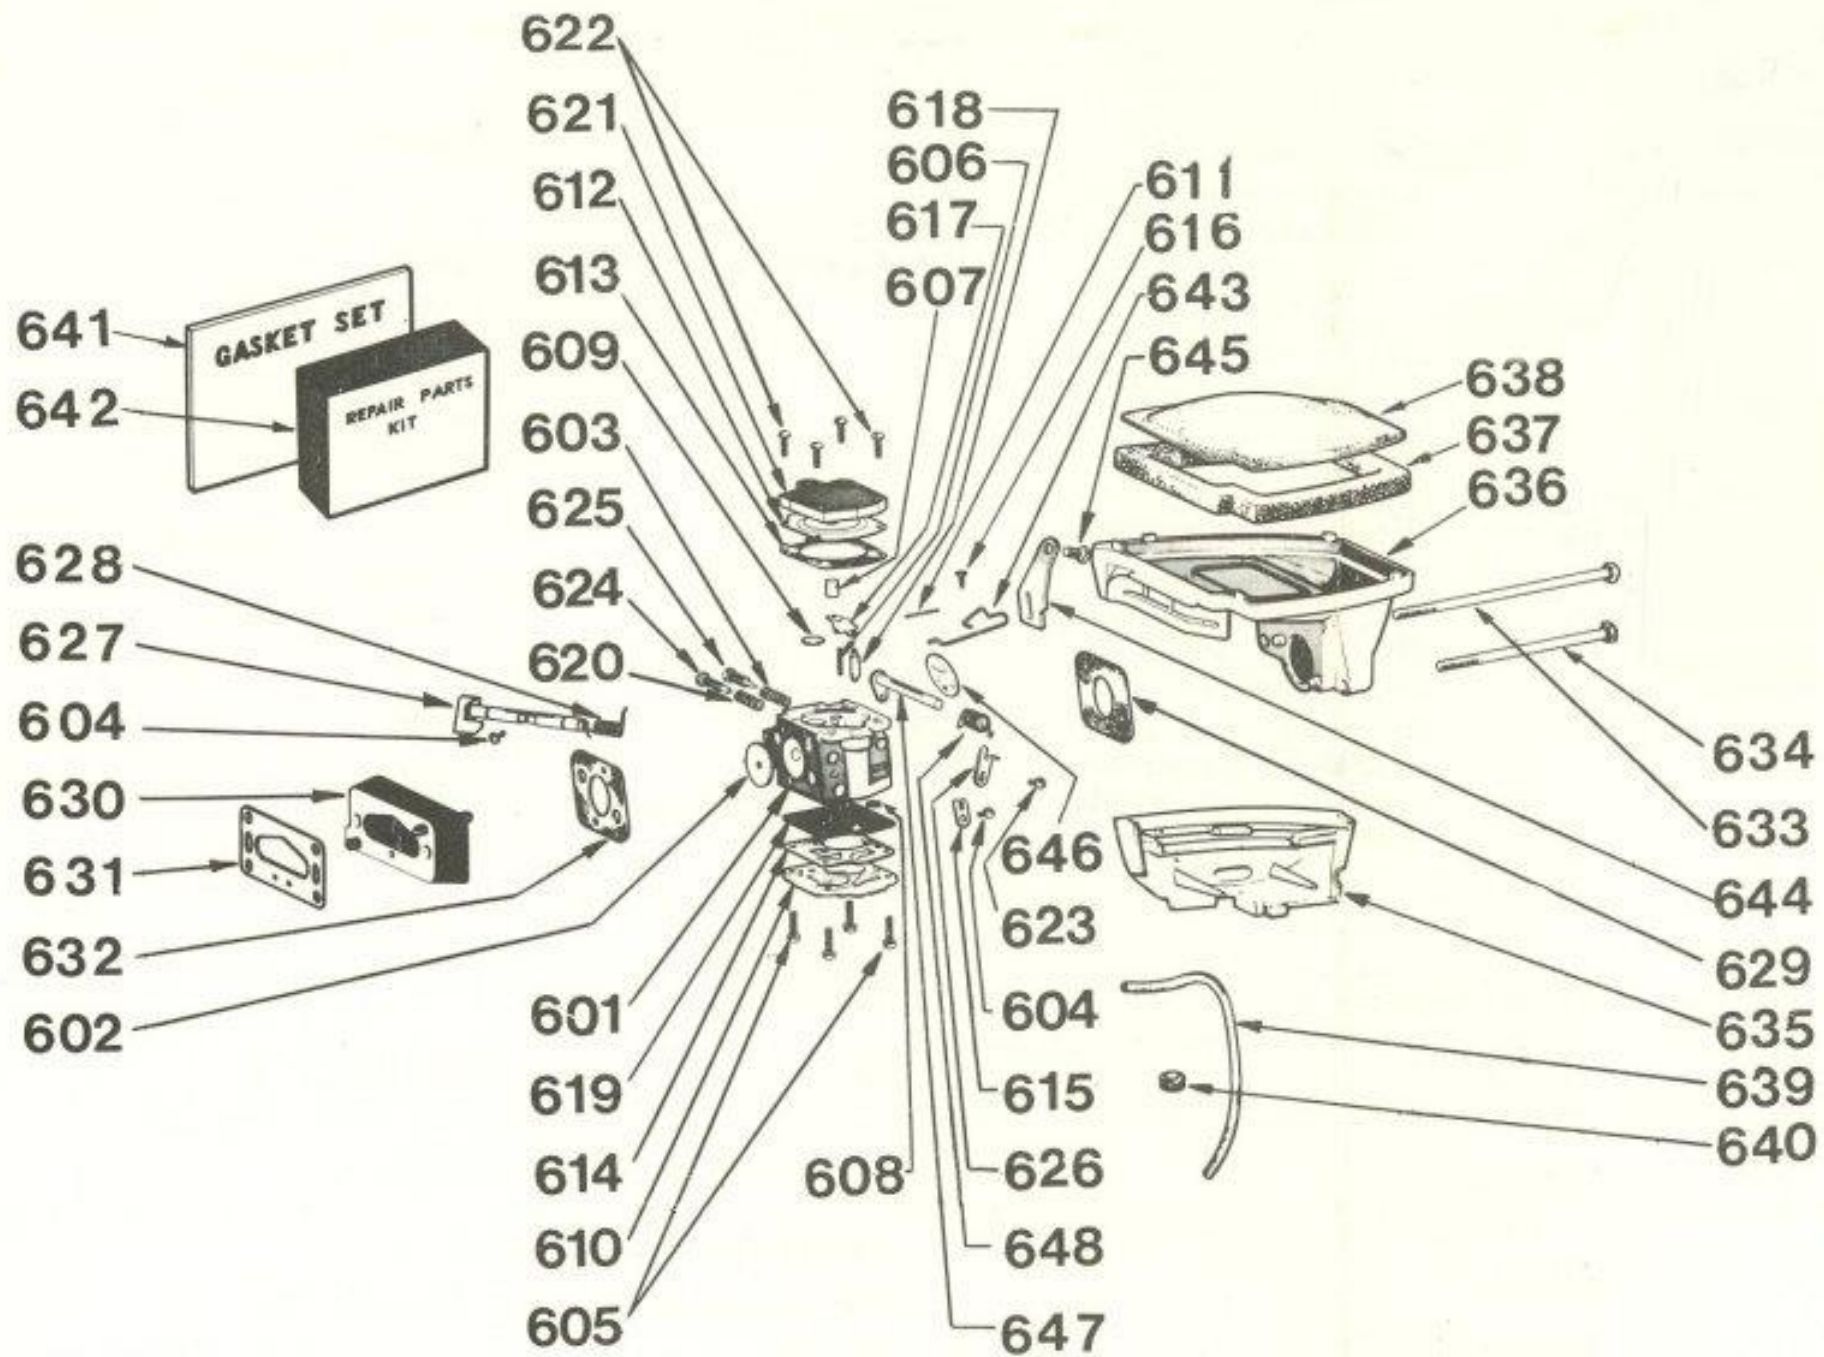

P M

330

**PART
CHART**

Ref. No.	Part No.	Description
101	178625	Crankshaft Assembly
102	178606	Connect'g Rod Assy (comp w/bearing)
103	178040	Rollers (Big End) (13 used)
104	270353	Wrist Pin Bearing
105	185045	Piston
106	185050	Piston Ring (2 used)
107	185017	Wrist Pin
108	178047	Retaining Clips (2 used)
109	178058	Cylinder Block Gasket
110	185612	Cylinder Block Assy. (includes†)
111	178061	†Core Plugs (6 used)
112	185641	Outer Shroud Assembly
113	177301	Shroud Screw
114	270026	Fibre Washer
115	178309	Washer
116	185303	Decal
117	178302	Insulator Pad
118	178030	Main Bearing (2 used)
119	178166	Retaining Ring
120	178032	Crankshaft Seal (Flywheel Side)
121	178033	Crankshaft Seal (Drive Side)
122	185602	Crankcase Assembly (includes*)
123	178627	Hose Fitting Assembly
124	178013	Bar Bolt (2 used)
125	731208c	Idle Speed Adjusting Screw
126	178368	Adjusting Screw Spring
127	706214ec	*Rear Handle Mounting Screw
128	275069	*Washer (2 used)
129	702214c	*Oil Tank Mounting Screw (2 used)
130	178065	Gasket (Crankcase)
131	178097	*Spacer C /Case Oil Tank (9 used)