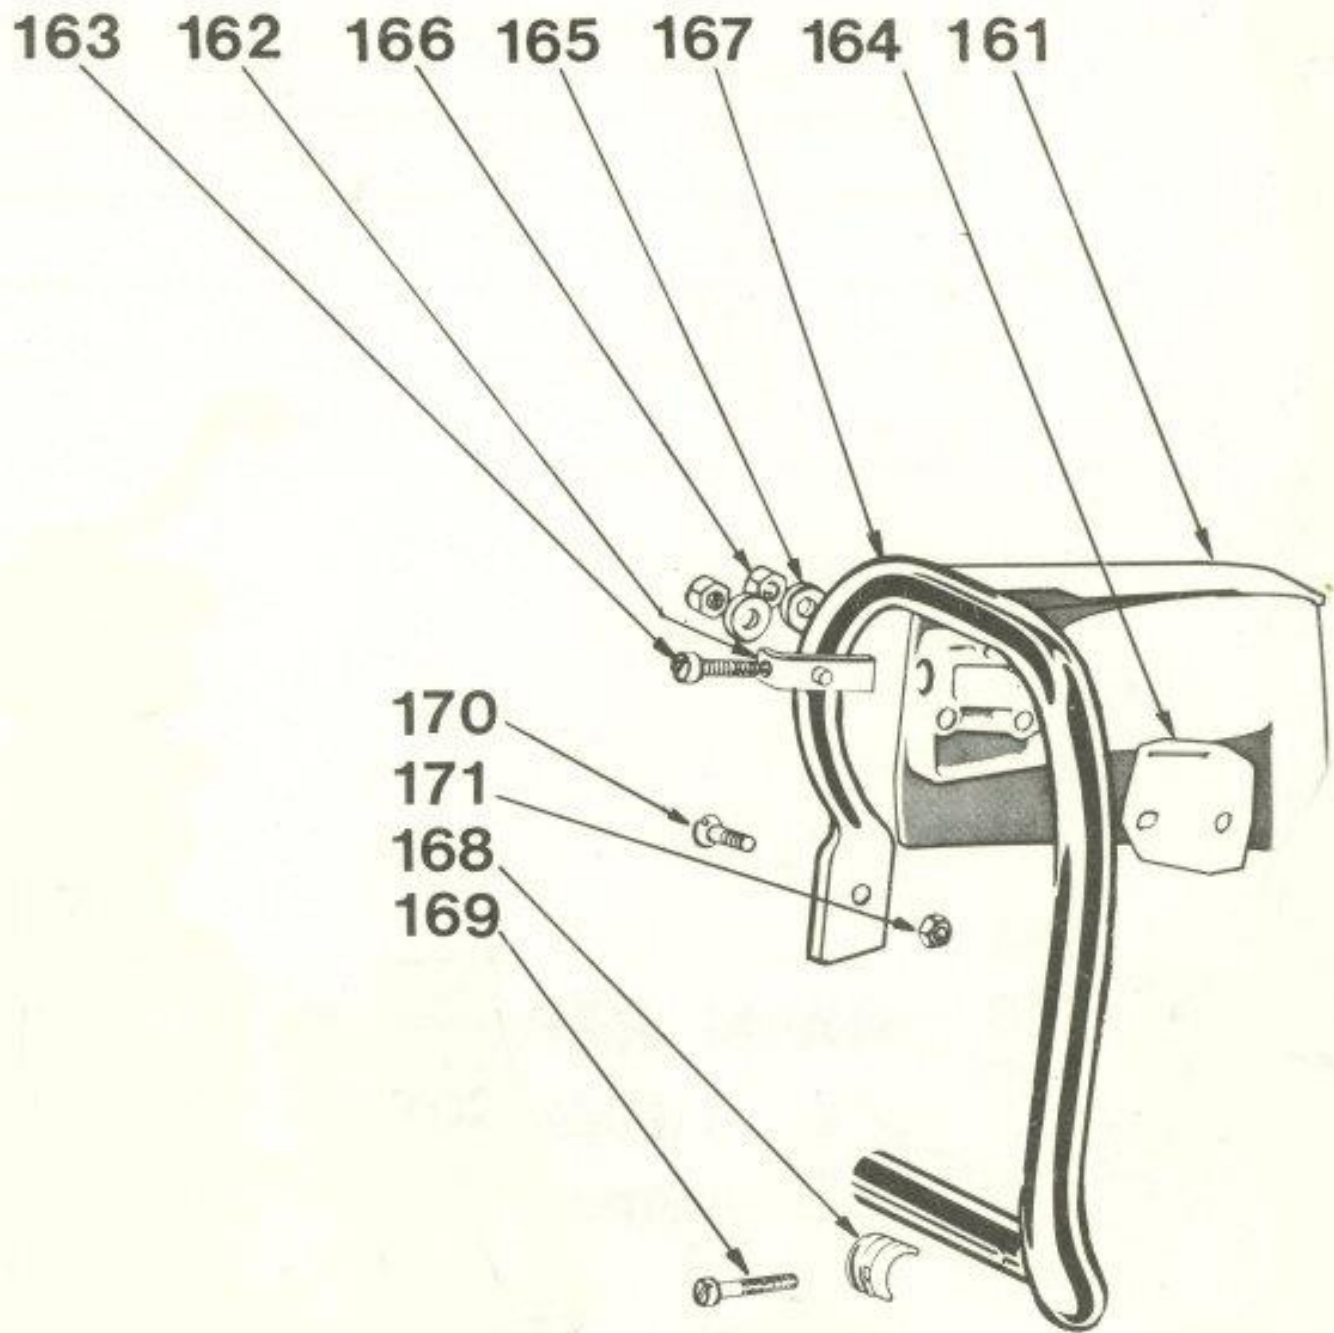

P M

330

**PART
CHART**

Ref. No.	Part No.	Description
101	178625	Crankshaft Assembly
102	178606	Connect'g Rod Assy (comp w/bearing)
103	178040	Rollers (Big End) (13 used)
104	270353	Wrist Pin Bearing
105	185045	Piston
106	185050	Piston Ring (2 used)
107	185017	Wrist Pin
108	178047	Retaining Clips (2 used)
109	178058	Cylinder Block Gasket
110	185612	Cylinder Block Assy. (includes†)
111	178061	†Core Plugs (6 used)
112	185641	Outer Shroud Assembly
113	177301	Shroud Screw
114	270026	Fibre Washer
115	178309	Washer
116	185303	Decal
117	178302	Insulator Pad
118	178030	Main Bearing (2 used)
119	178166	Retaining Ring
120	178032	Crankshaft Seal (Flywheel Side)
121	178033	Crankshaft Seal (Drive Side)
122	185602	Crankcase Assembly (includes*)
123	178627	Hose Fitting Assembly
124	178013	Bar Bolt (2 used)
125	731208c	Idle Speed Adjusting Screw
126	178368	Adjusting Screw Spring
127	706214ec	*Rear Handle Mounting Screw
128	275069	*Washer (2 used)
129	702214c	*Oil Tank Mounting Screw (2 used)
130	178065	Gasket (Crankcase)
131	178097	*Spacer C /Case Oil Tank (9 used)