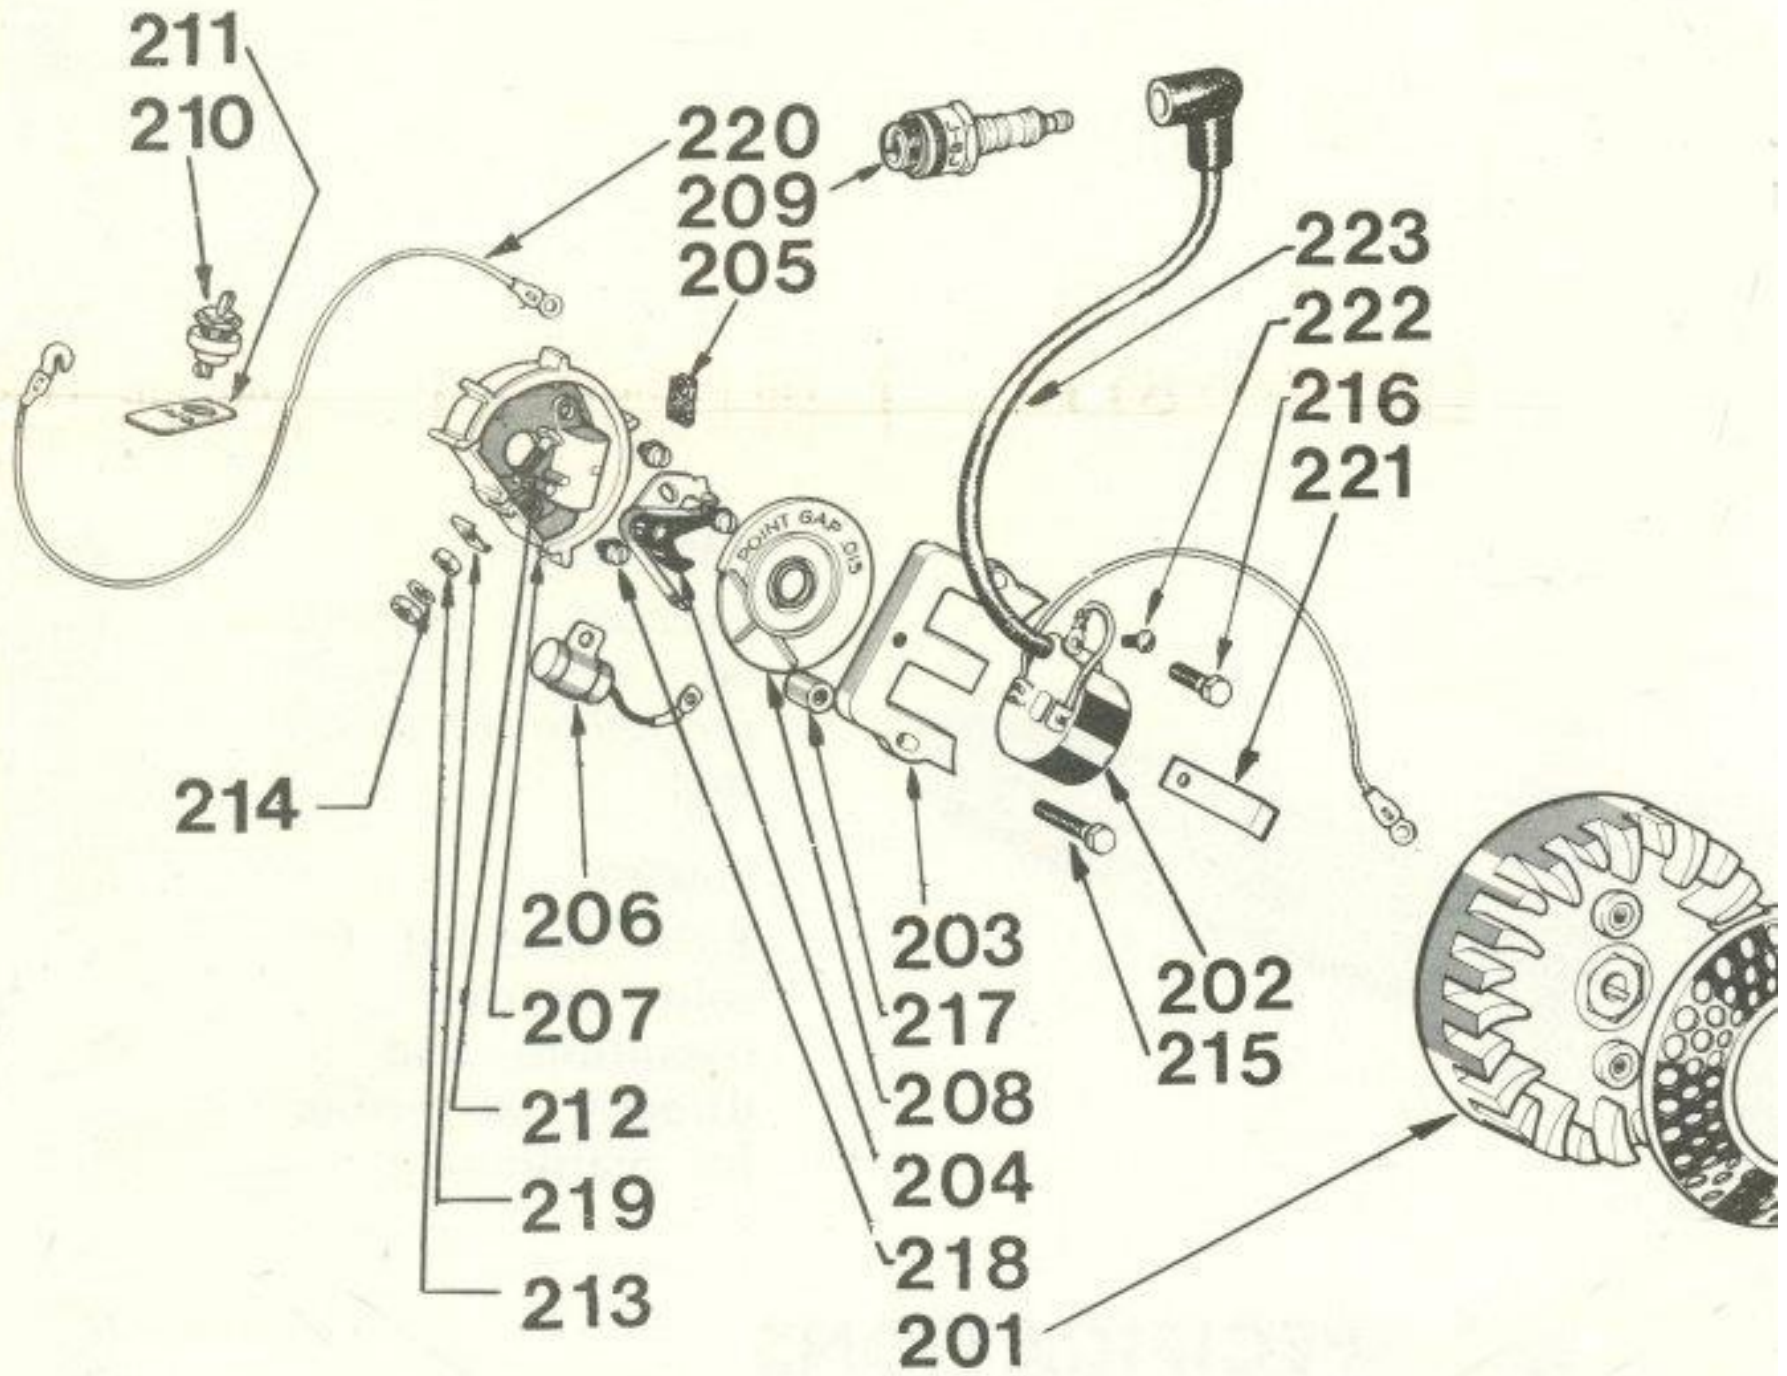

P M

330

**PART
CHART**

Ref. No.	Part No.	Description
101	178625	Crankshaft Assembly
102	178606	Connect'g Rod Assy (comp w/bearing)
103	178040	Rollers (Big End) (13 used)
104	270353	Wrist Pin Bearing
105	185045	Piston
106	185050	Piston Ring (2 used)
107	185017	Wrist Pin
108	178047	Retaining Clips (2 used)
109	178058	Cylinder Block Gasket
110	185612	Cylinder Block Assy. (includes†)
111	178061	†Core Plugs (6 used)
112	185641	Outer Shroud Assembly
113	177301	Shroud Screw
114	270026	Fibre Washer
115	178309	Washer
116	185303	Decal
117	178302	Insulator Pad
118	178030	Main Bearing (2 used)
119	178166	Retaining Ring
120	178032	Crankshaft Seal (Flywheel Side)
121	178033	Crankshaft Seal (Drive Side)
122	185602	Crankcase Assembly (includes*)
123	178627	Hose Fitting Assembly
124	178013	Bar Bolt (2 used)
125	731208c	Idle Speed Adjusting Screw
126	178368	Adjusting Screw Spring
127	706214ec	*Rear Handle Mounting Screw
128	275069	*Washer (2 used)
129	702214c	*Oil Tank Mounting Screw (2 used)
130	178065	Gasket (Crankcase)
131	178097	*Spacer C /Case Oil Tank (9 used)