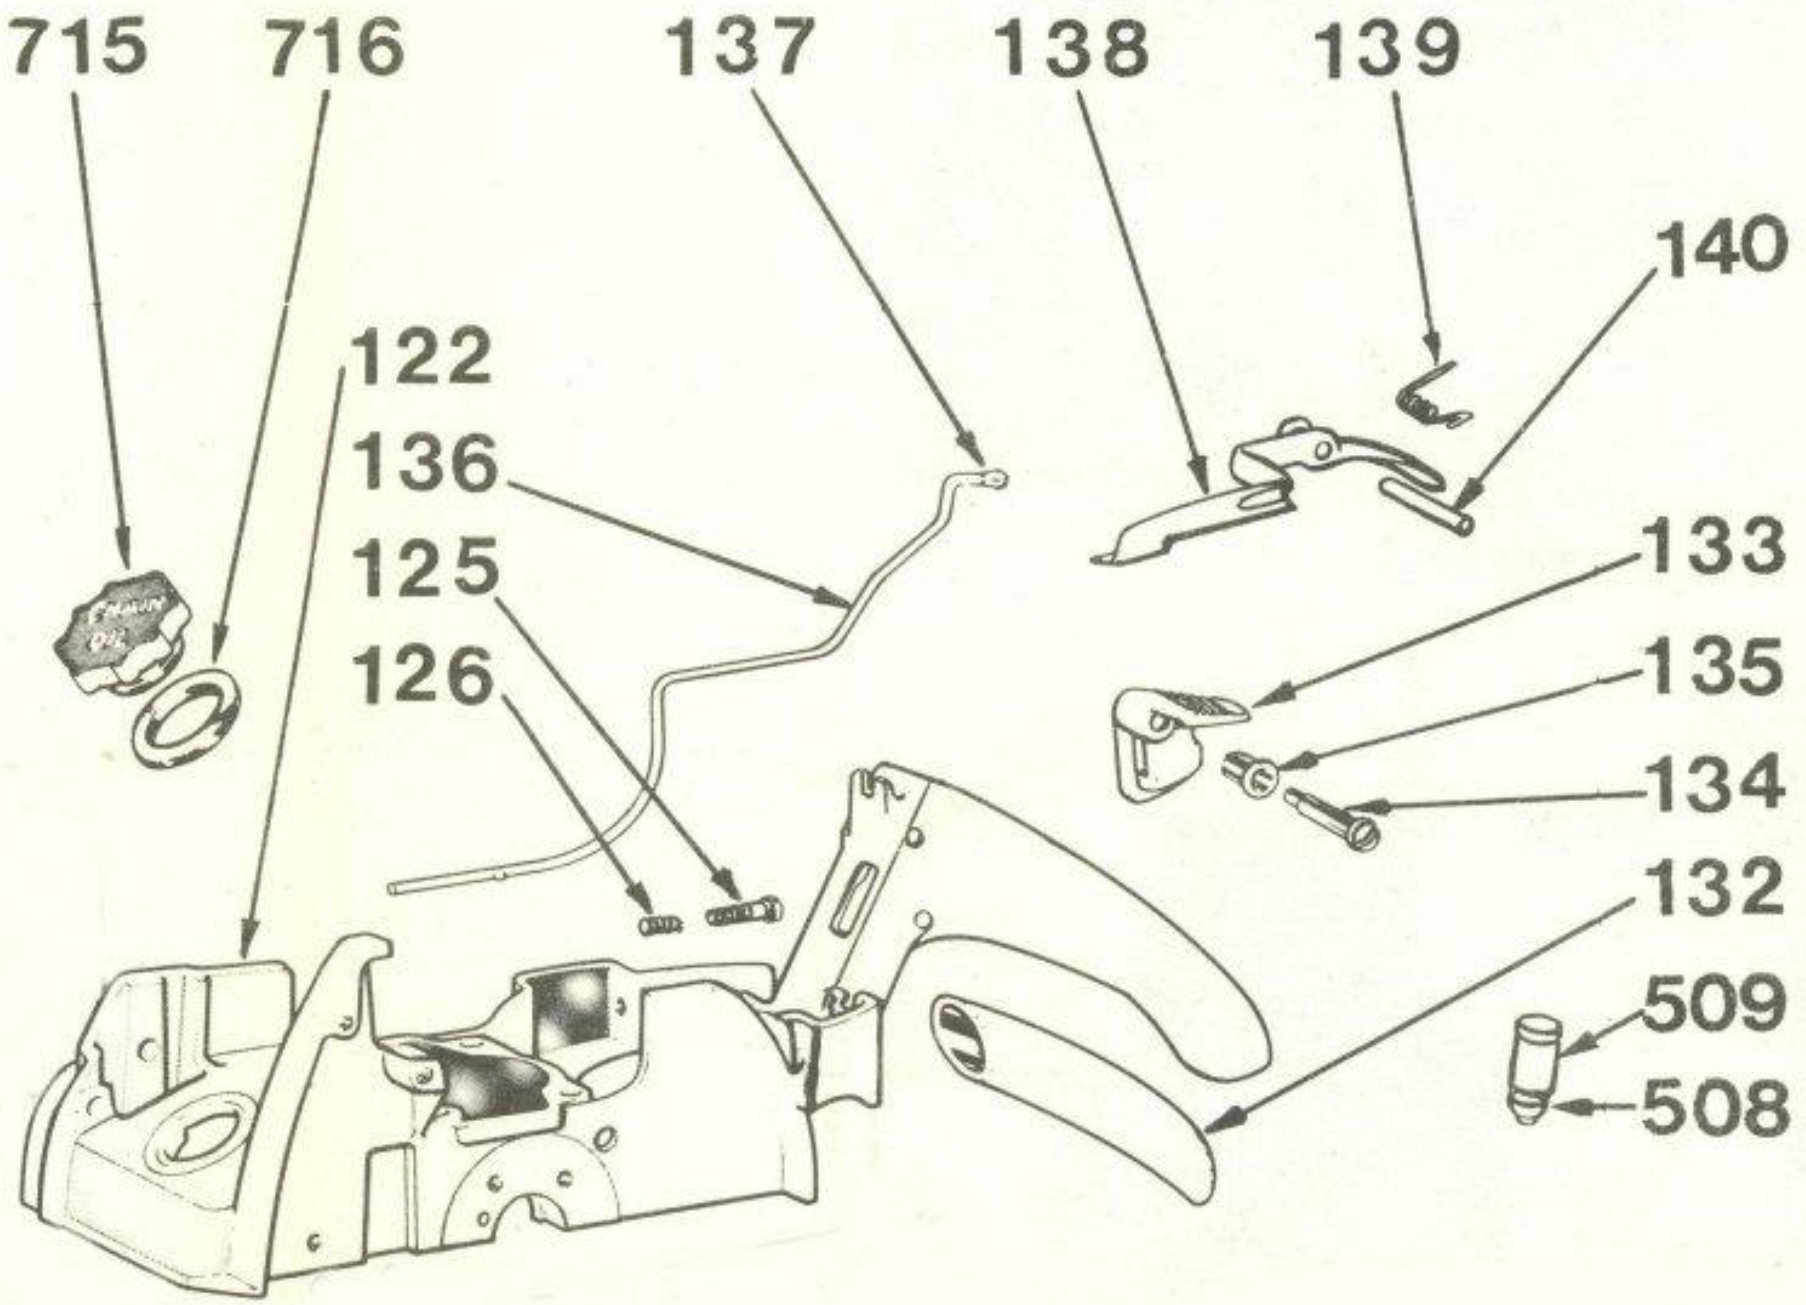

P M

330

**PART
CHART**

Ref. No.	Part No.	Description
101	178625	Crankshaft Assembly
102	178606	Connect'g Rod Assy (comp w/bearing)
103	178040	Rollers (Big End) (13 used)
104	270353	Wrist Pin Bearing
105	185045	Piston
106	185050	Piston Ring (2 used)
107	185017	Wrist Pin
108	178047	Retaining Clips (2 used)
109	178058	Cylinder Block Gasket
110	185612	Cylinder Block Assy. (includes†)
111	178061	†Core Plugs (6 used)
112	185641	Outer Shroud Assembly
113	177301	Shroud Screw
114	270026	Fibre Washer
115	178309	Washer
116	185303	Decal
117	178302	Insulator Pad
118	178030	Main Bearing (2 used)
119	178166	Retaining Ring
120	178032	Crankshaft Seal (Flywheel Side)
121	178033	Crankshaft Seal (Drive Side)
122	185602	Crankcase Assembly (includes*)
123	178627	Hose Fitting Assembly
124	178013	Bar Bolt (2 used)
125	731208c	Idle Speed Adjusting Screw
126	178368	Adjusting Screw Spring
127	706214ec	*Rear Handle Mounting Screw
128	275069	*Washer (2 used)
129	702214c	*Oil Tank Mounting Screw (2 used)
130	178065	Gasket (Crankcase)
131	178097	*Spacer C /Case Oil Tank (9 used)