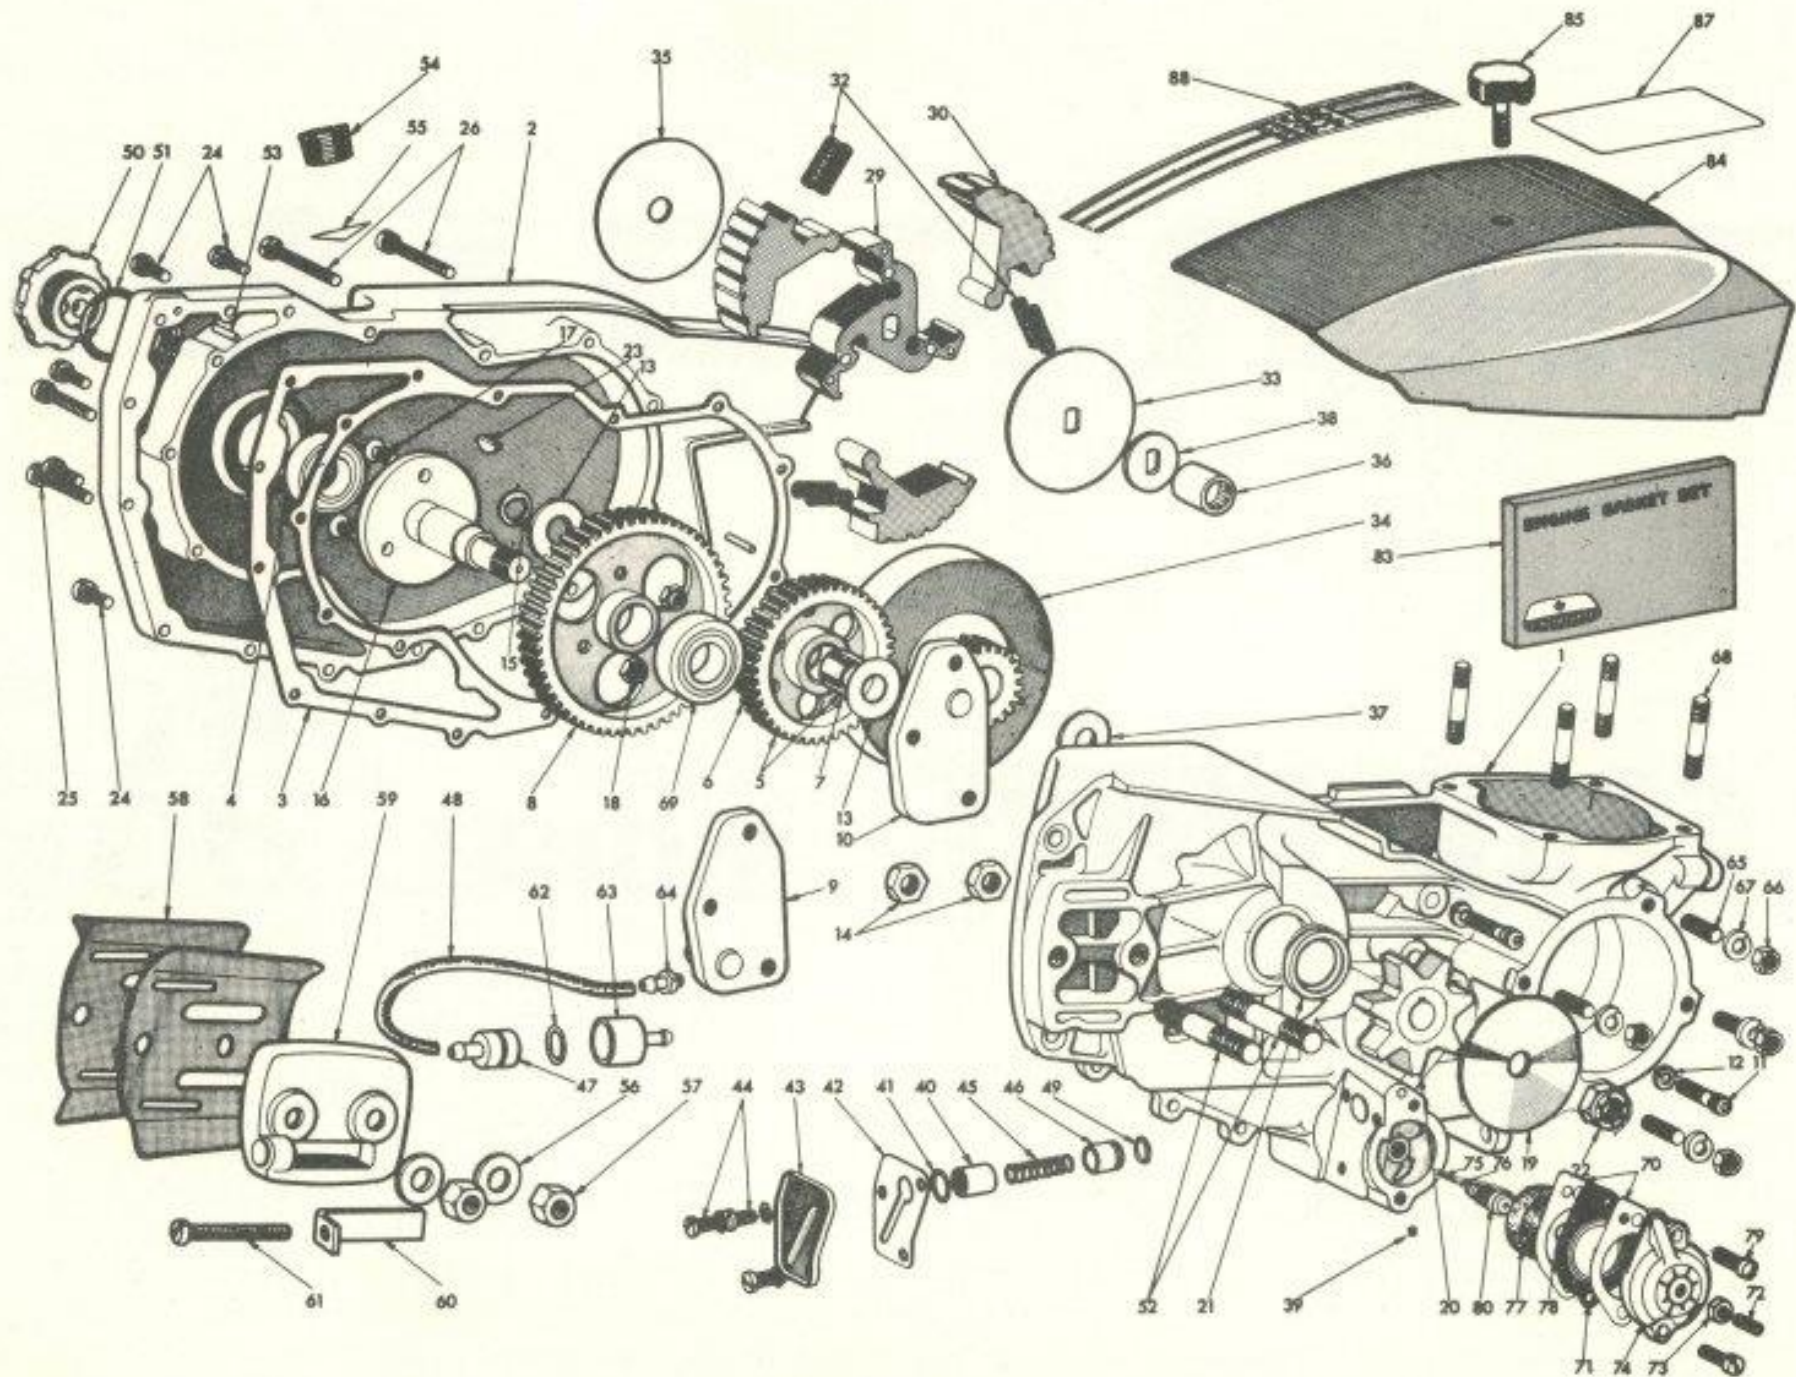

**CANADIAN**

**GEAR DRIVE MODEL 385**

REF. NO.	PART NO.	DESCRIPTION
1	276602	Crankcase
2	276019	Gear Box Cover
3	276021	Gasket - Crankcase to Cover
4	271020	Bearing - Sprocket to Cover
5	271615	Idler Gear Assembly
6	22140	41 Tooth Idler Gear
7	270355	Idler Gear Bearing
8	22141	57 Tooth Gear
9	276677	Idler Plate Assembly (3:1)
10	276678	Idler Plate Assembly (2:1)
11	762064	Screw - Gear Mounting Plate (3 used)
12	854214	Washer - $\frac{1}{4}$ Heavy Duty Spring Lock (3 used)
13	276144	Thrust Washer - Idler Bearing (2 used)
14	850116	Jam Nut - Bar Stud (2 used)
15	276146	Truarc Clip
16	276034	Sprocket Shaft
17	750864	Screw - Sprocket Shaft to Gear (3 used)
18	850464	Nut - Sprocket Shaft to Gear (3 used)
19	271349	Side Plate
20	22117 A	$\frac{1}{2}$ " Sprocket - 7 Teeth
21	271036	Sprocket Shaft Seal
22	850468	Nut - Sprocket Shaft
23	856505	Key - Sprocket
24	726810-c	Screw - Gear Box Cover to C/Case 1 1/8" Long (8 used)
25	727210	Screw - Gear Box Cover to C/Case 1 3/8" Long (8 used)
26	728210-c	Screw - Gear Box Cover to C/Case 2" Long (4 used)
28	276672	Clutch Assembly
29	275643	Clutch Driver Assembly
30	276654	Clutch Shoe Assembly (3 used)
32	276363	Clutch Spring (6 used)
33	276364	Clutch Side Plate Flatted
34	276645	Clutch Drum Assembly with Bearing
35	270364	Clutch Side Plate
36	270353	Bearing (1 used)
37	19029	Inside Thrust Washer
38	276378	Outside Thrust Washer
39	780410	Set Screw
40	271636	Oiler Cartridge Assembly
41	16061	'O' Ring - Cartridge
42	276252	Valve Plate Gasket
43	276254	Oil Valve Cover Plate
44	725810	Screw - Valve Plate to Cover (3 used)
45	16513	Piston Spring